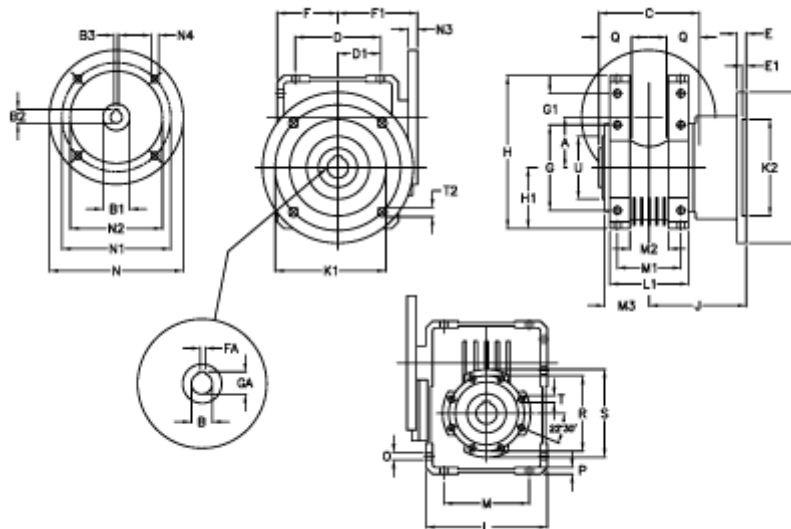

Article number: 392208601544616

Description: Worm Gear with Torque Limiter
W86 L1-UF-15-P112 B14

Measures

A = 86.90	E = 15	H = 245.5	M = 144	N4 = 8,5	U = 110
B = 35	E1 = 6	H1 = 100.0	M1 = 101	O = 11.5	
B1 E7 = 28	F = 100	J = 151.0	M2 = 57	P = 11	
B2 = 31.3	F1 = 136	K = 210	M3 = 65	Q = 45	
B3 H9 = 8	FA = 10	K1 = 176	N = 160	R = 130	
C = 140	G = 144	K2 = 152	N1 = 130	S = 150	
D = 144.0	G1 = 45.5	L = 200	N2 = 110	T = M10x18	
D1 = 72.0	GA = 38.3	L1 = 125	N3 = 10.0	T2 = 12.5	